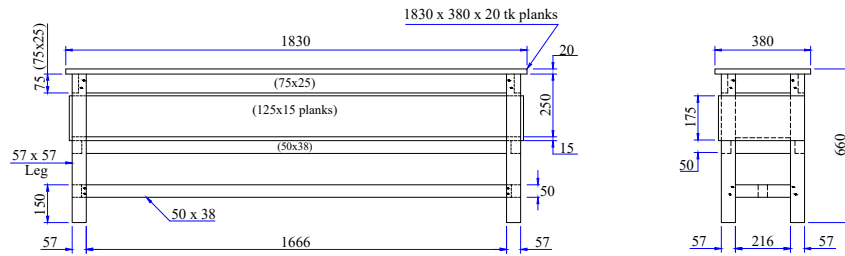

Desk with book rack-Type-1

BENCH - Type - 1

Desk with book rack-Type-2

BENCH - Type - 2

Desk with book rack-Type-3

Table with 2 nos. drawer

ALL DIMENSIONS ARE IN 'm'

आईआरईएल (इंडिया) लिमिटेड मनावलकुरीथि IREL (India) Limited MANAVALAKURITHI	NAME	SIGNATURE
	APPROVED	S.P. GANESHIN C.M (CIVIL)
	CHECKED	P. SIVA BASKAR
WOODEN DESK, BENCH & TABLE FOR SCHOOLS	DRAWN	T. MURALIDHARAN
	SCALE N T S	DRAWING NUMBER MK/CIVIL/046/24.08.2024