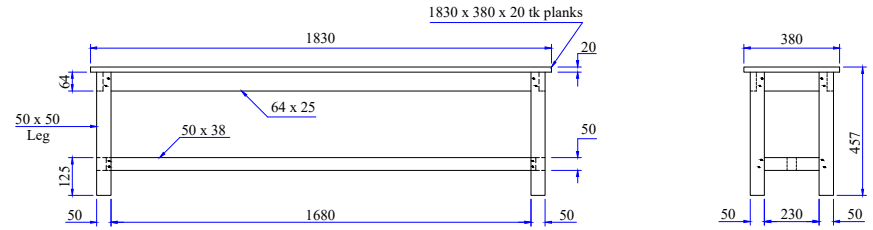

Desk with book rack-Type-1

BENCH - Type - 1

Desk with book rack-Type-2

BENCH - Type - 2

Desk with book rack-Type-3

Table with 2 nos. drawer

ALL DIMENSIONS ARE IN 'm'

आईआरईएल (इंडिया) लिमिटेड मनावलकुरीथि IREL (India) Limited MANAVALAKURITHI	NAME	SIGNATURE
	APPROVED	S.P. GANESHIN C.M (CIVIL)
	CHECKED	P. SIVA BASKAR
WOODEN DESK, BENCH & TABLE FOR SCHOOLS	DRAWN	T. MURALIDHARAN
	SCALE N T S	DRAWING NUMBER MK/CIVIL/046/24.08.2024