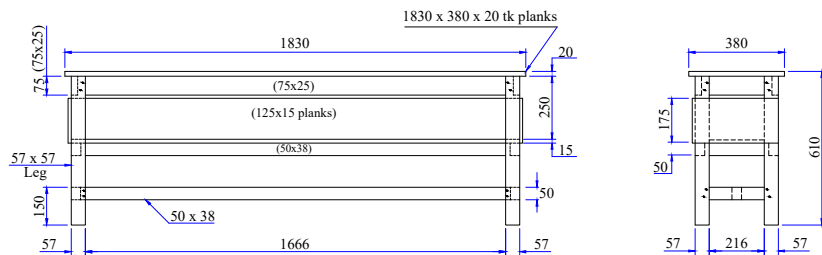

Desk with book rack-Type-1

BENCH - Type - 1

Desk with book rack-Type-2

BENCH - Type - 2

Desk with book rack-Type-3

Table with 2 nos. drawer

ALL DIMENSIONS ARE IN 'm'

आईआरईएल (इंडिया) लिमिटेड मनावलकुरीथि IREL (India) Limited MANAVALAKURITHI	NAME	SIGNATURE
	APPROVED	S.P. GANESHIN C.M (CIVIL)
	CHECKED	P. SIVA BASKAR
WOODEN DESK, BENCH & TABLE FOR SCHOOLS	DRAWN	T. MURALIDHARAN
	SCALE N T S	DRAWING NUMBER MK/CIVIL/046/24.08.2024