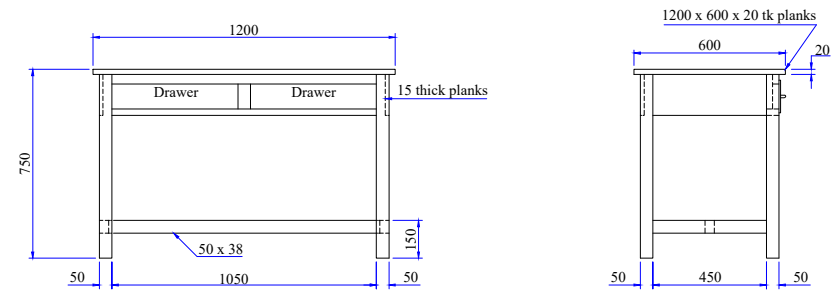

Desk with book rack-Type-1

BENCH - Type - 1

Desk with book rack-Type-2

BENCH - Type - 2

Desk with book rack-Type-3

Table with 2 nos. drawer

ALL DIMENSIONS ARE IN 'm'

आईआरईएल (इंडिया) लिमिटेड मनावलकुरीथि IREL (India) Limited MANAVALAKURITHI	NAME	SIGNATURE
	APPROVED	S.P. GANESHIN C.M (CIVIL)
	CHECKED	P. SIVA BASKAR
WOODEN DESK, BENCH & TABLE FOR SCHOOLS	DRAWN	T. MURALIDHARAN
	SCALE N T S	DRAWING NUMBER MK/CIVIL/046/24.08.2024