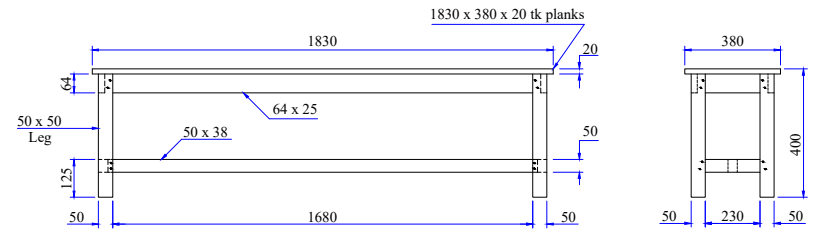

Desk with book rack-Type-1

BENCH - Type - 1

Desk with book rack-Type-2

BENCH - Type - 2

Desk with book rack-Type-3

Table with 2 nos. drawer

ALL DIMENSIONS ARE IN 'm'

आईआरईएल (इंडिया) लिमिटेड मनावलकुरीथि IREL (India) Limited MANAVALAKURITHI	NAME	SIGNATURE
	APPROVED	S.P. GANESHIN C.M (CIVIL)
	CHECKED	P. SIVA BASKAR
WOODEN DESK, BENCH & TABLE FOR SCHOOLS	DRAWN	T. MURALIDHARAN
	SCALE N T S	DRAWING NUMBER MK/CIVIL/046/24.08.2024